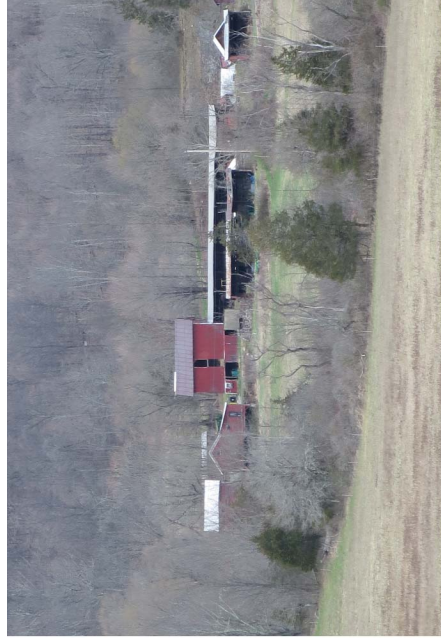

VIEW 1

VIEW 2

VIEW 3

AERIAL VIEW

BROOK FARM BARN
TOWN OF NEW PALTZ, ULSTER COUNTY, NEW YORK

EXISTING

PROPOSED

EAST FACING

WEST FACING

GLYNWOOD

BROOK FARM BARN
TOWN OF NEW PALTZ, ULSTER COUNTY, NEW YORK

RENDERED BY:
JANKO RASIC ARCHITECTS, PLLC