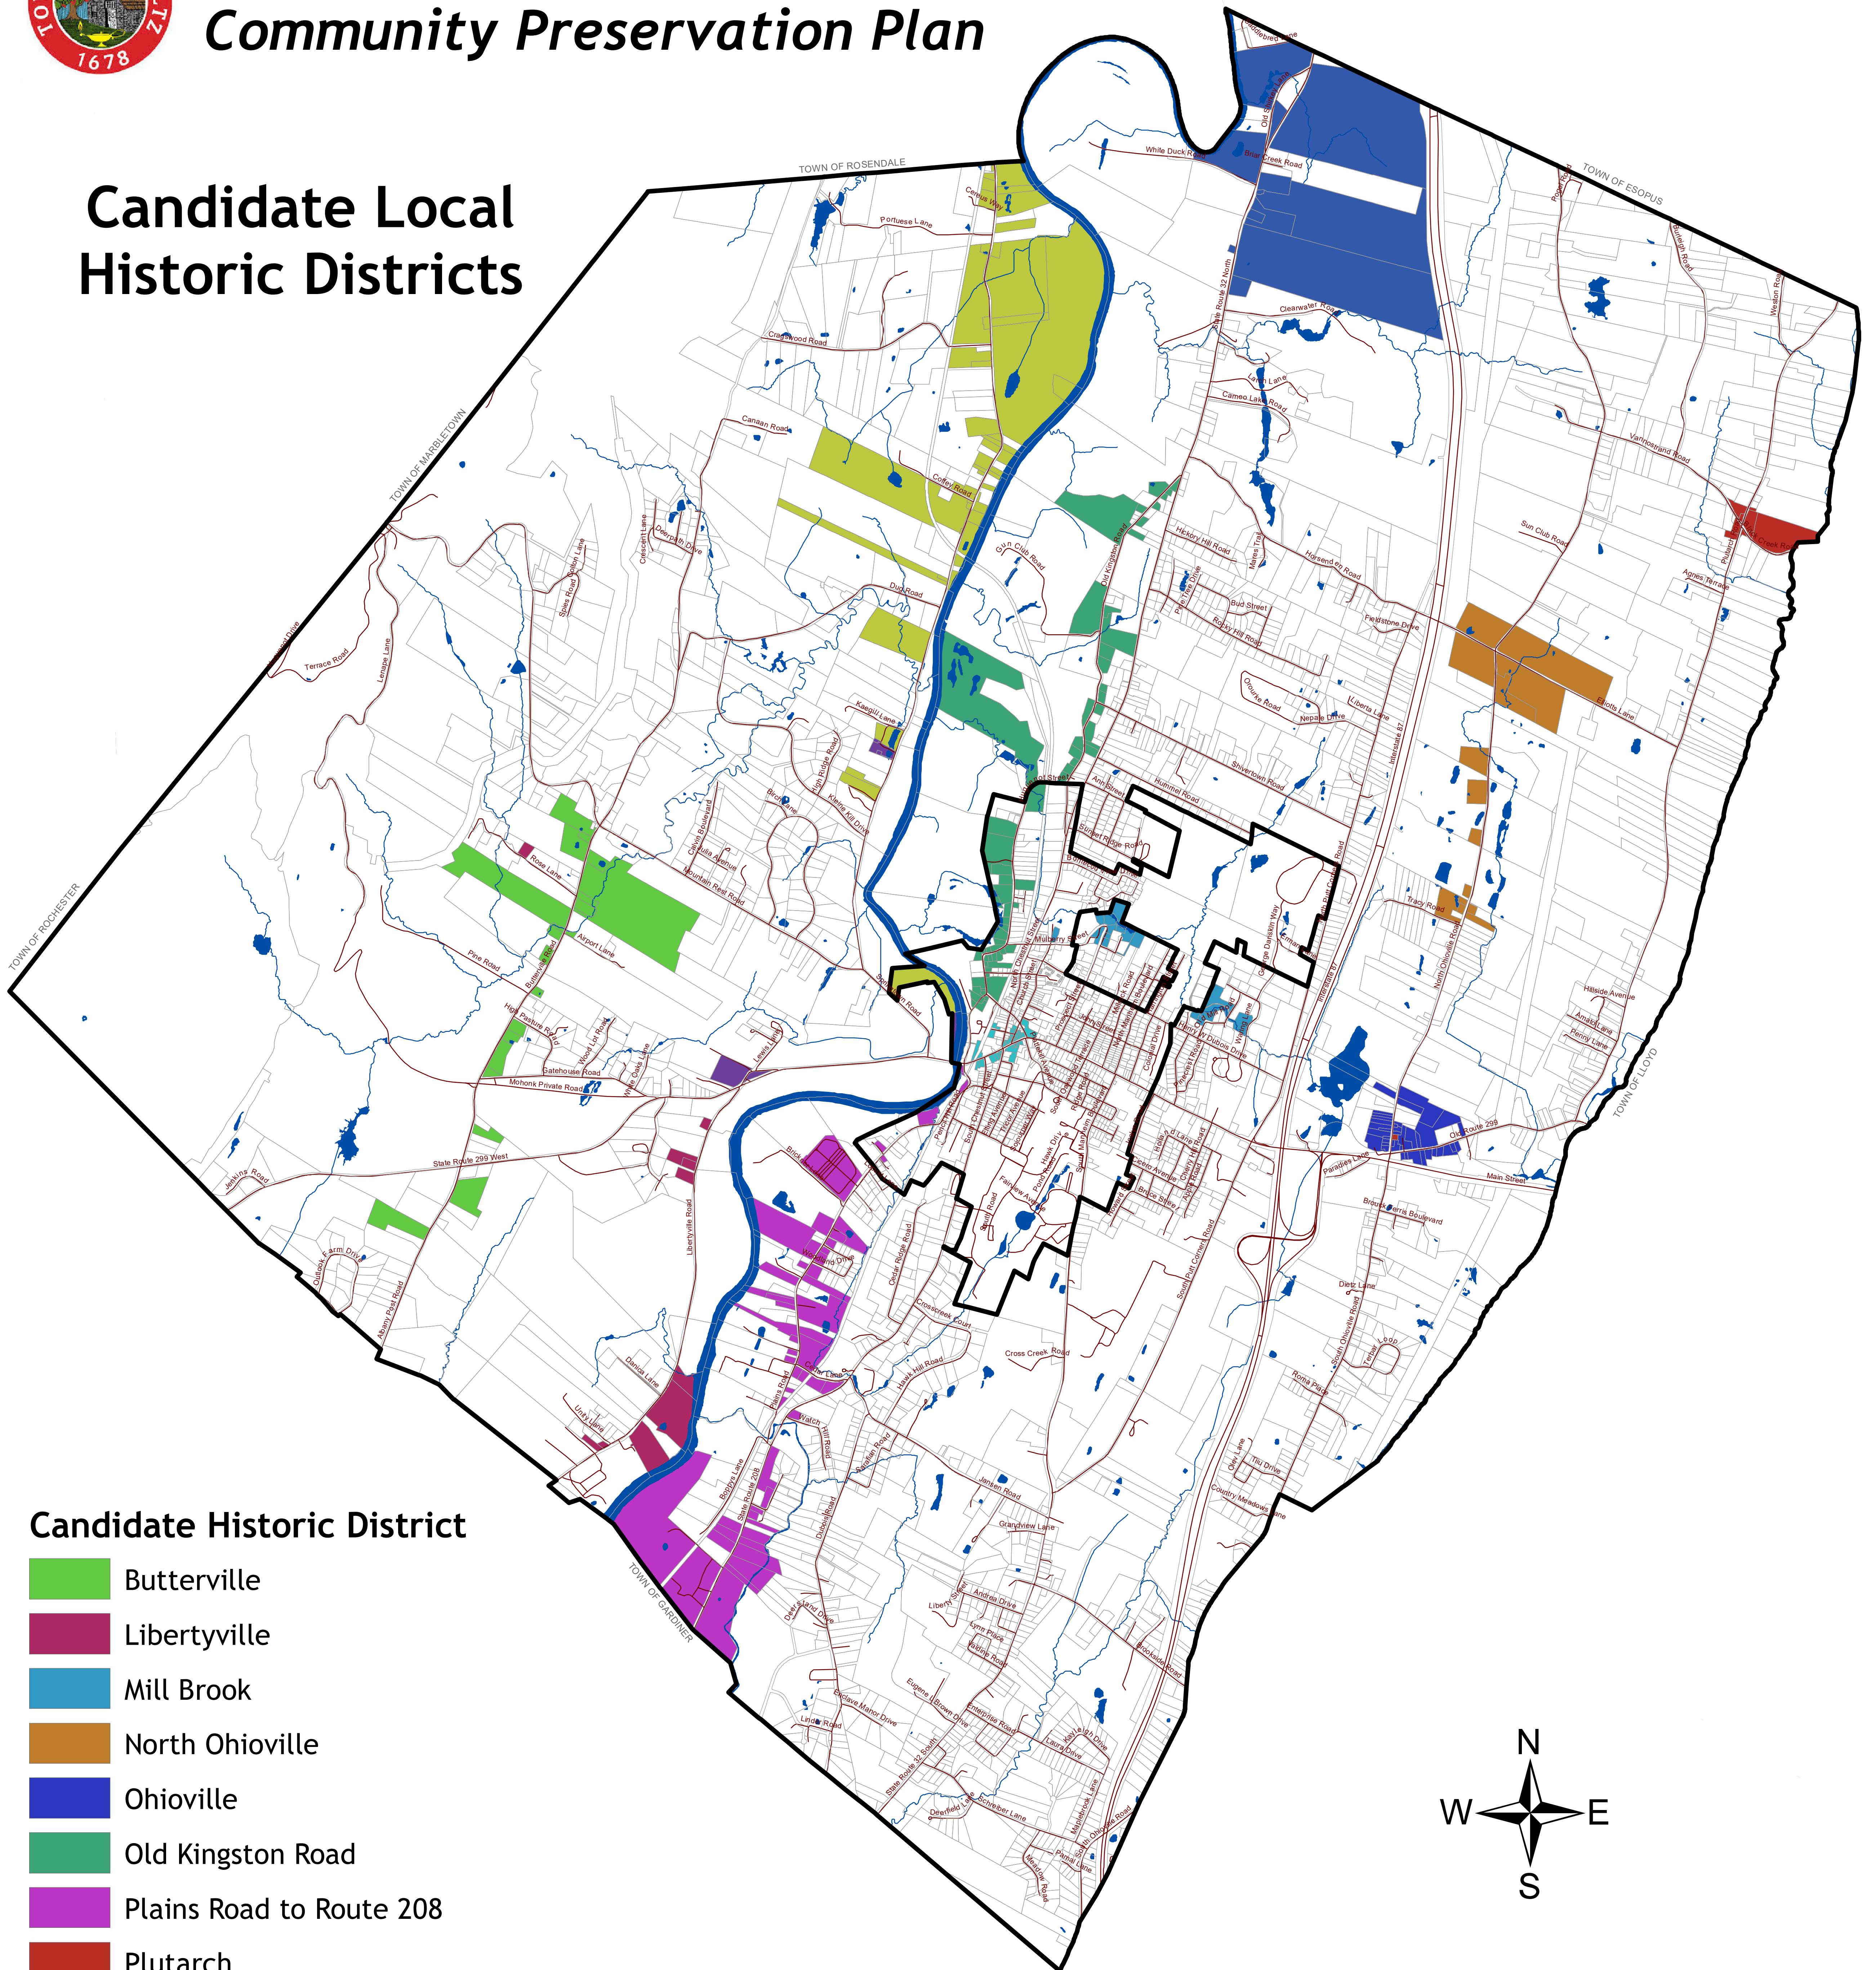

Town of New Paltz Community Preservation Plan

Candidate Local Historic Districts

Candidate Historic District

- Butterville
- Libertyville
- Mill Brook
- North Ohioville
- Ohioville
- Old Kingston Road
- Plains Road to Route 208
- Plutarch
- Route 32 North
- Springtown
- The Flats
- Village Historic District

- Parcel Boundary
- Road
- Waterbody
- Stream

Data Sources:
Town Boundary: Ulster County (2018) | Tax Parcel: Ulster County (2019) | Road: NYS GIS Program Office (2017) | Stream/ Waterbody: Ulster County (2015) | Historic Property Data: Town of New Paltz Historic Preservation Commission (2020).

Map by Town of New Paltz Environmental Conservation Board, June 2020.