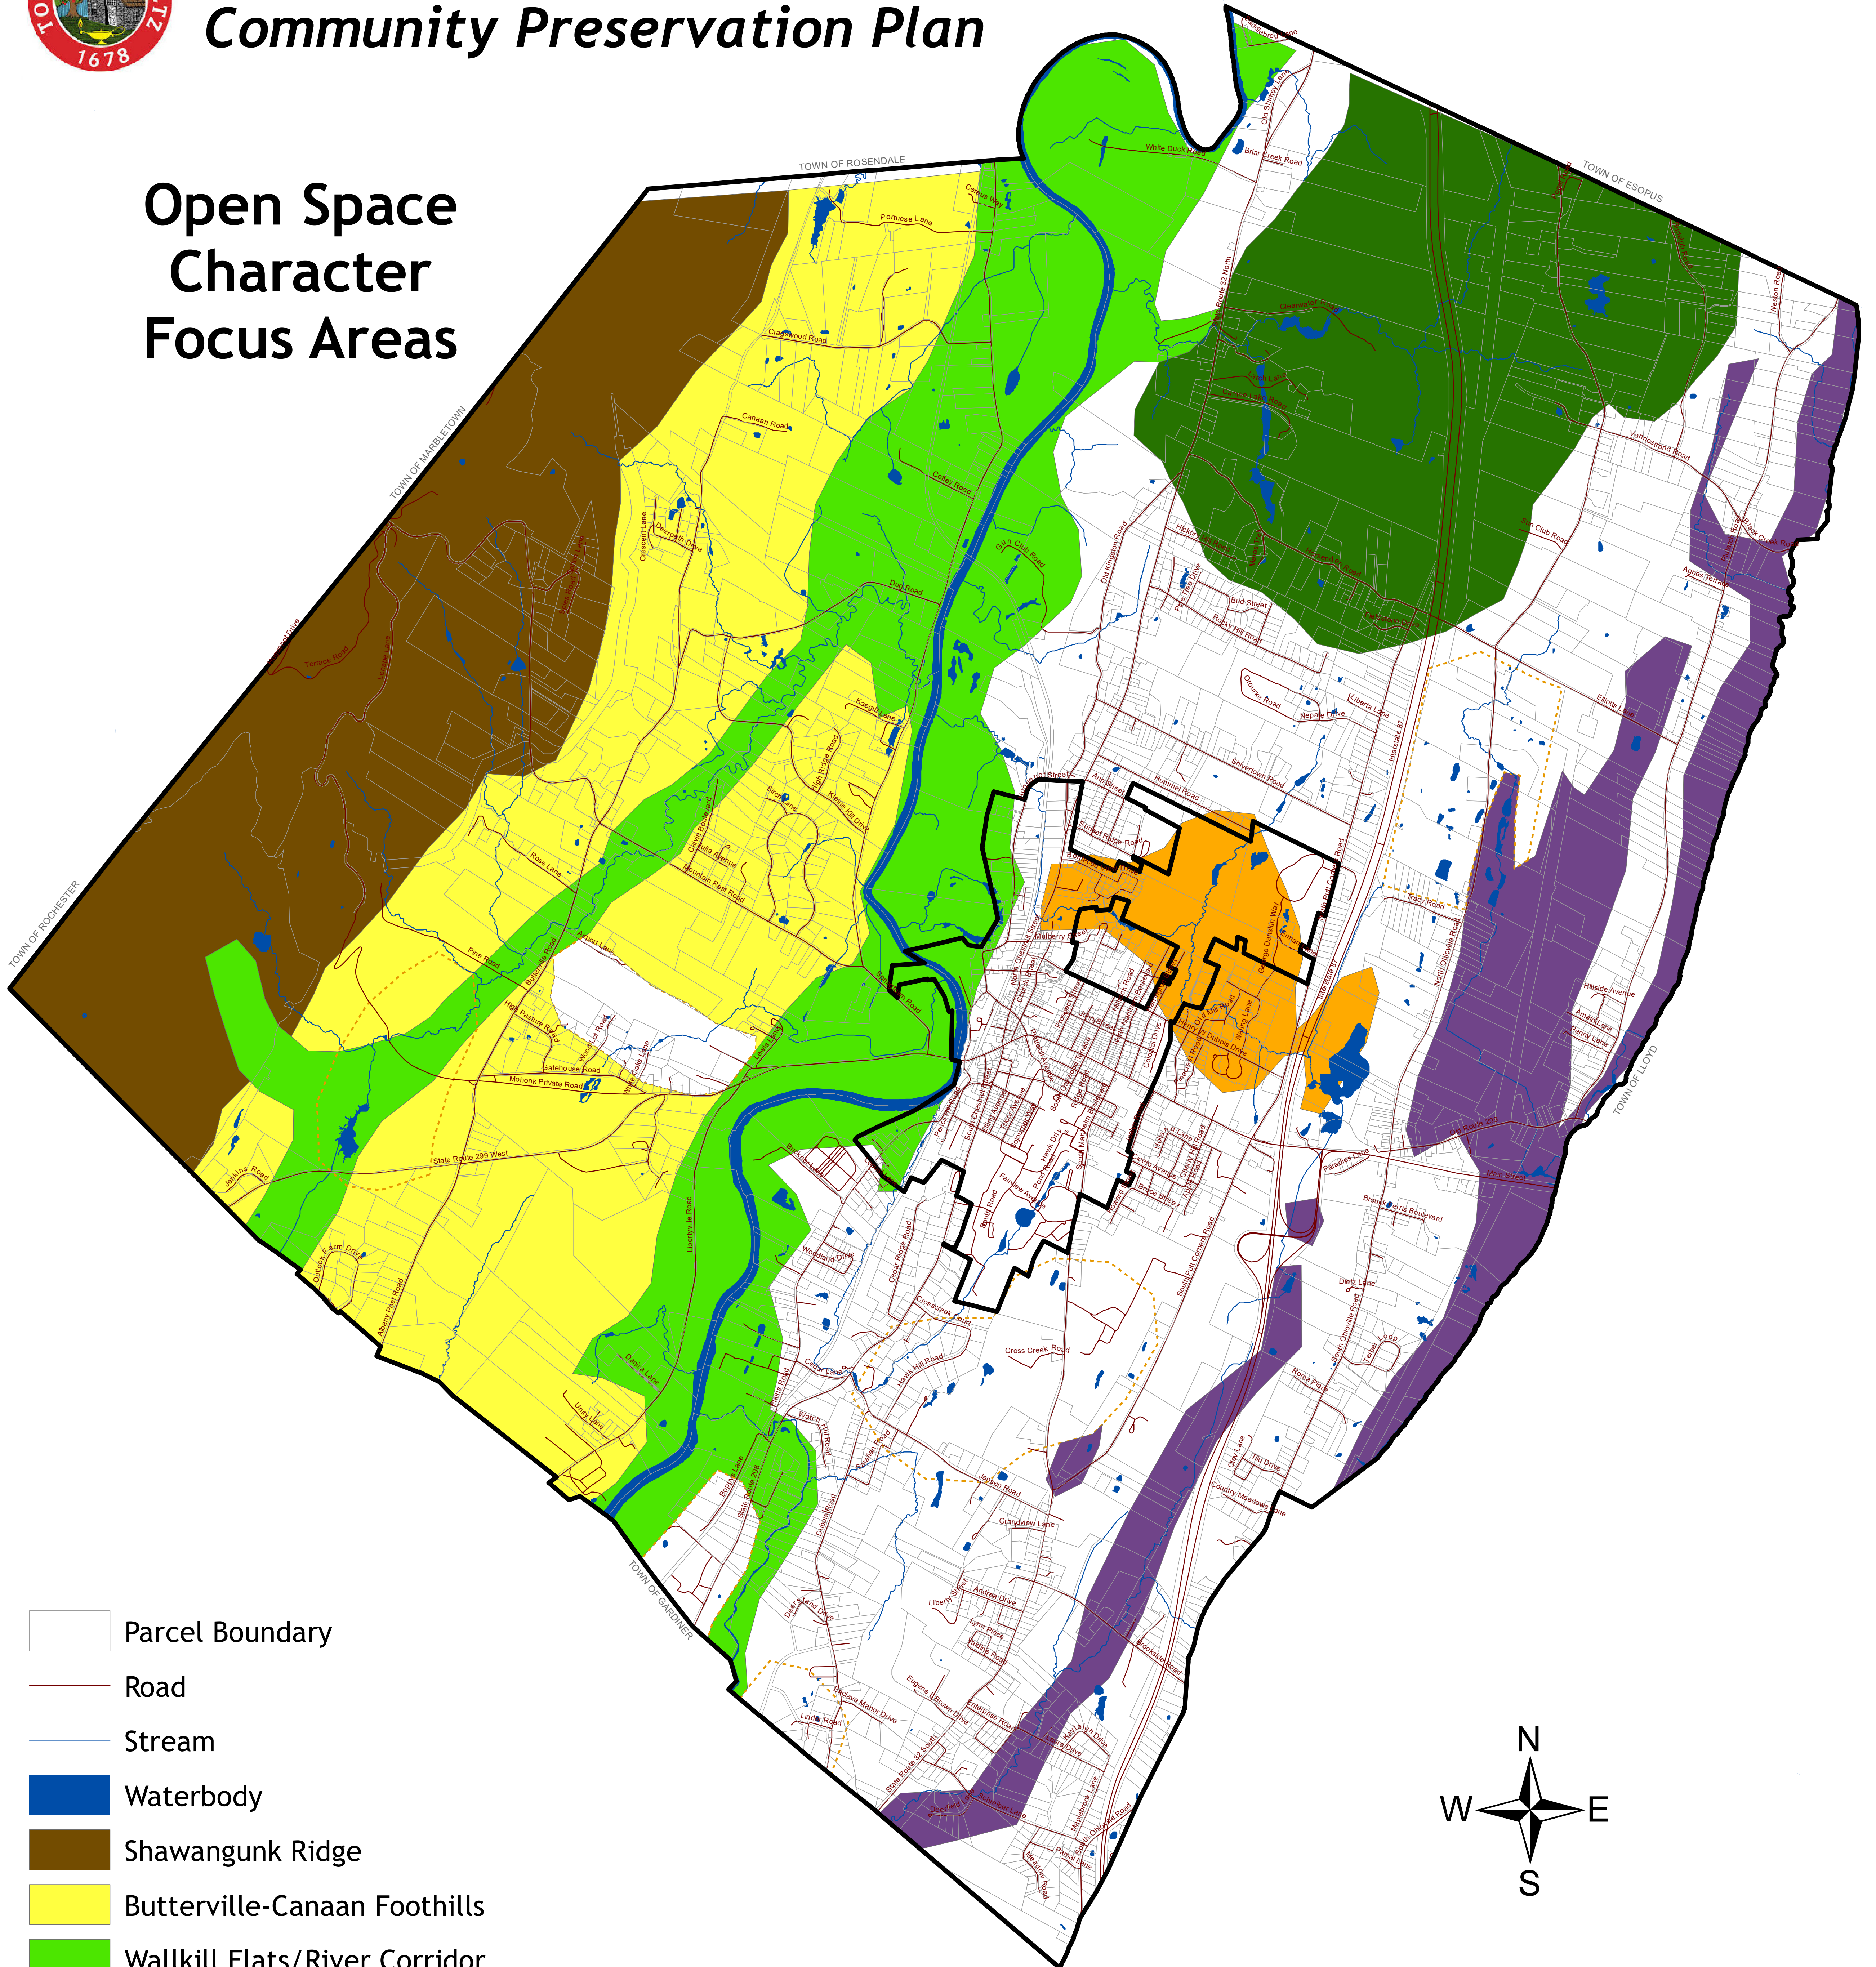

Town of New Paltz Community Preservation Plan

Open Space Character Focus Areas

- Parcel Boundary
- Road
- Stream
- Waterbody
- Shawangunk Ridge
- Butterville-Canaan Foothills
- Wallkill Flats/River Corridor
- North Woods
- Eastern Wetlands
- Mill Brook Preserve Concept
- Orchards, Farms, Ridge Views

Data Sources:
Town Boundary: Ulster County (2018) | Tax Parcel: Ulster County (2019) | Road: NYS GIS Program Office (2017) | Stream/ Waterbody: Ulster County (2015) | Open Space Character Areas: Open Space Plan (2006).
Map by Town of New Paltz Environmental Conservation Board, June 2020.